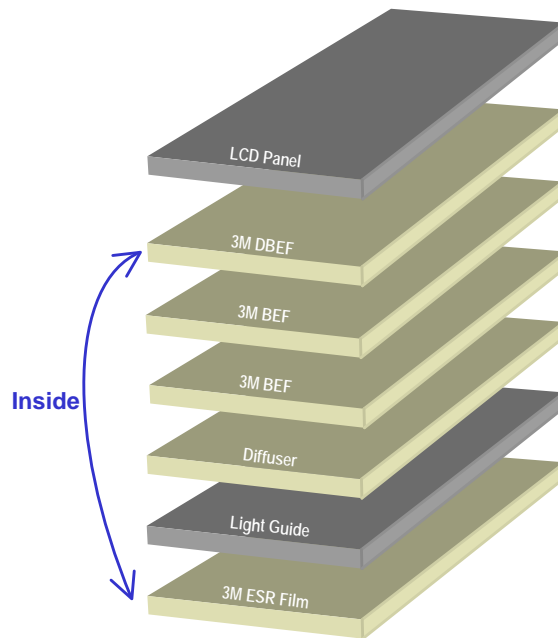

Information Display Enhancements

‘Enhancing Your Point of View.’

IDE’s Passive Brightness Enhancements
will increase your display brightness
up to 300%

...and...

will use your standard power and *no more*.